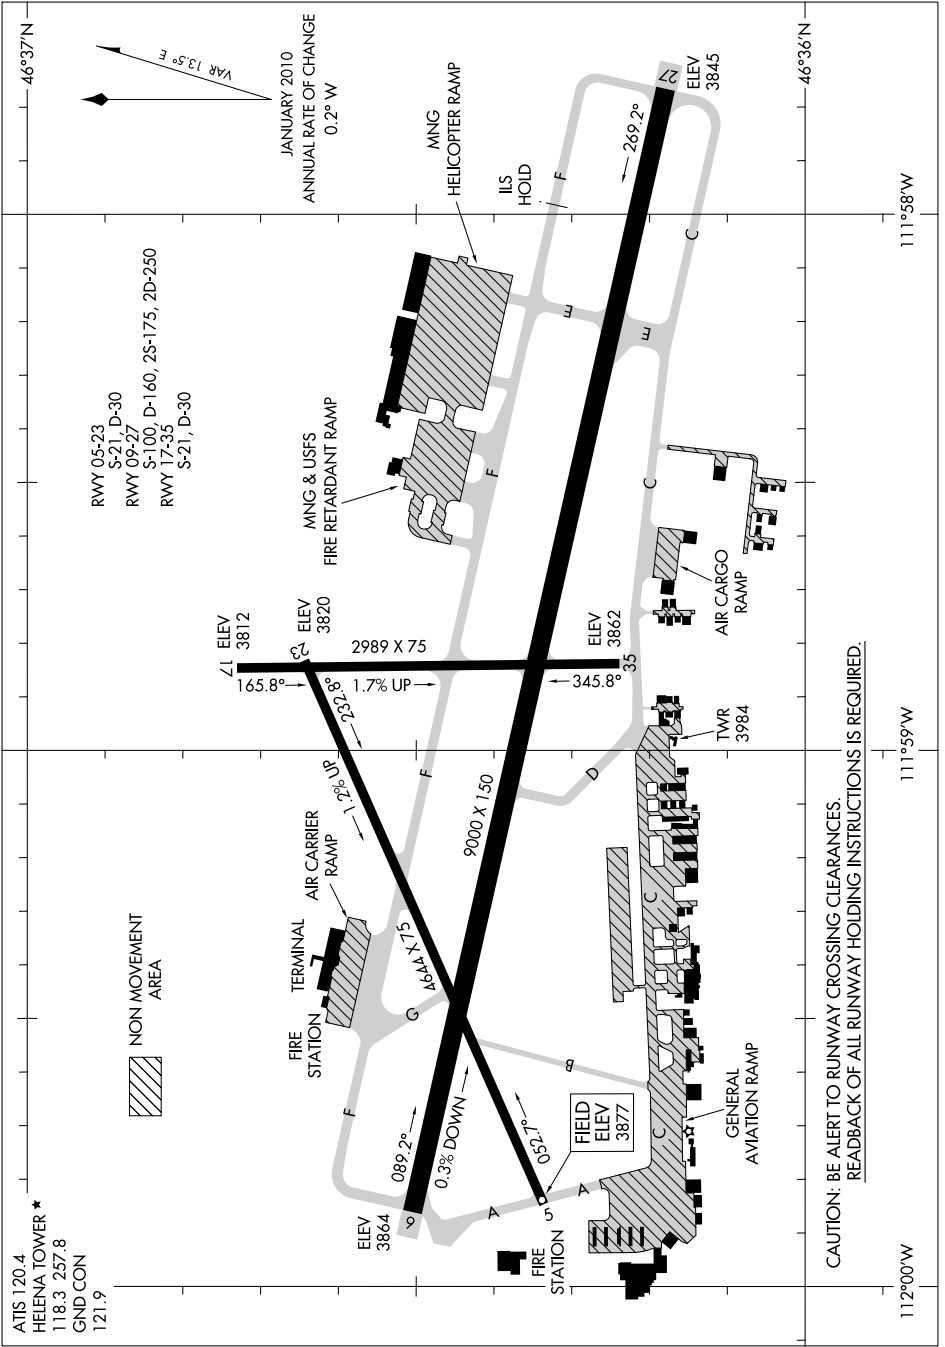

AIRPORT DIAGRAM

AL-192 (FAA)

HELENA RGNL (HLN)
HELENA, MONTANA

NW-1, 29 MAY 2014 to 26 JUN 2014

111°58'W

111°59'W

112°00'W

CAUTION: BE ALERT TO RUNWAY CROSSING CLEARANCES.
READBACK OF ALL RUNWAY HOLDING INSTRUCTIONS IS REQUIRED.

NW-1, 29 MAY 2014 to 26 JUN 2014

AIRPORT DIAGRAM

HELENA, MONTANA
HELENA RGNL (HLN)