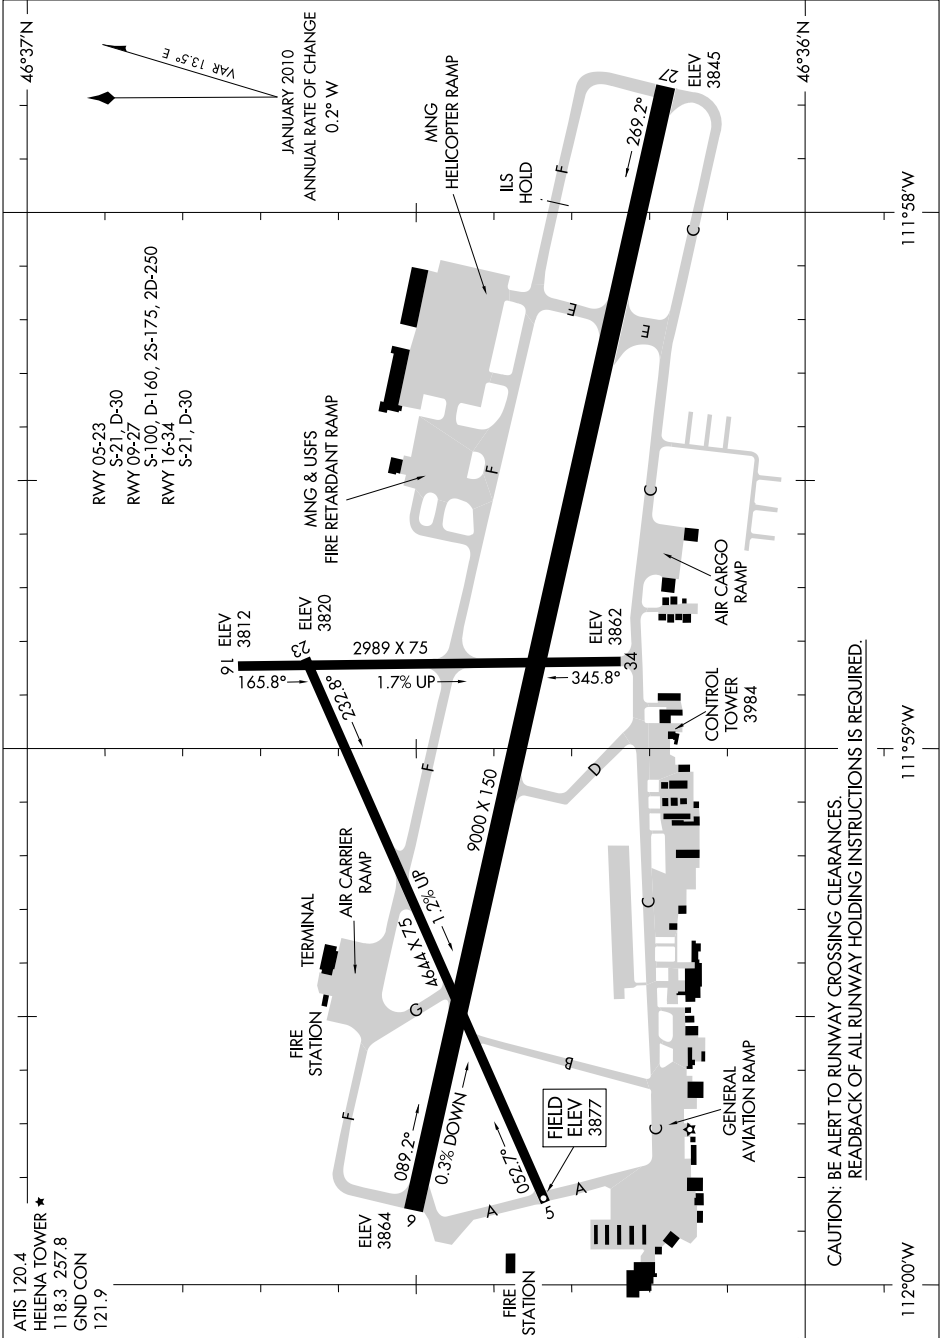

# AIRPORT DIAGRAM

HELENA RGNL (HLN)  
HELENA, MONTANA

AL-192 (FAA)

NW-1, 26 JUL 2012 to 23 AUG 2012

CAUTION: BE ALERT TO RUNWAY CROSSING CLEARANCES.  
READBACK OF ALL RUNWAY HOLDING INSTRUCTIONS IS REQUIRED.

NW-1, 26 JUL 2012 to 23 AUG 2012

# AIRPORT DIAGRAM

HELENA, MONTANA  
HELENA RGNL (HLN)